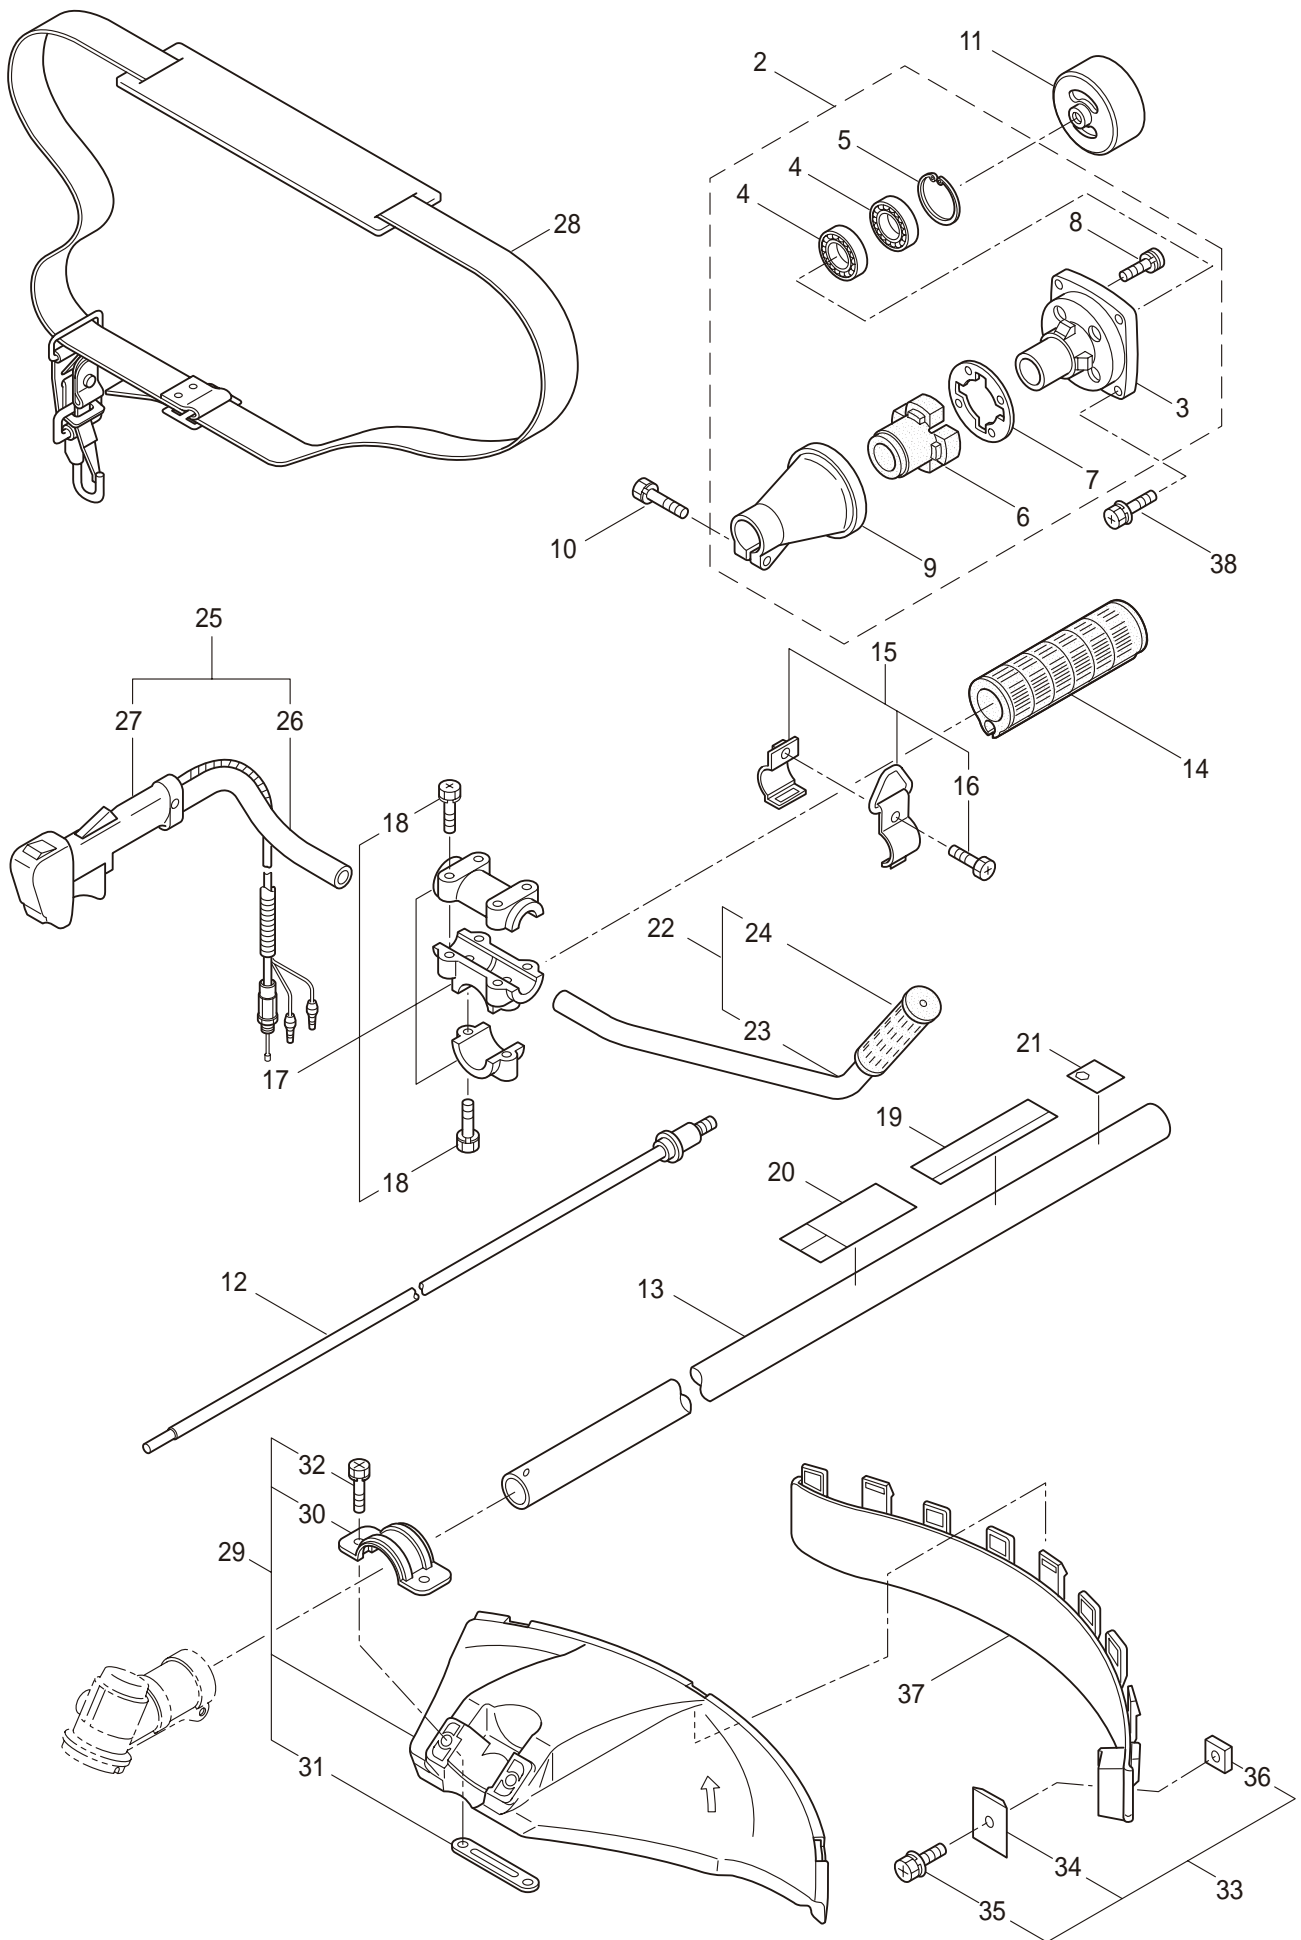

PARTS LIST

BC320H

CONTENTS

1. MAIN BODY	1 ~ 2
2. GEARCASE	3 ~ 4
3. ENGINE	5 ~ 8
4. CARBURETOR, FUEL TANK	9 ~ 10

2007. 12.

P/N 522487

1. BC320H
MAIN BODY

Ref. No.	Part No.	Part Name	Q'ty	Remarks
1-1	363423	BC320H	1	
1-2	215512	Clutch Case Ass'y	1	Incl.3-9
1-3	214592	Bearing Case	1	
1-4	214161	Bearing	2	#6000ZZ
1-5	054676	Snap Ring	1	#26
1-6	214162	Buffer	1	
1-7	214163	Washer	1	
1-8	092033	Screw	4	M5x15
1-9	214593	Driveshaft Tube Adapter	1	
1-10	092561	Bolt	1	M5x25
1-11	054677	Clutch Drum	1	
1-12	219268	Driveshaft Ass'y	1	
1-13	218711	Driveshaft Tube	1	
1-14	215532	Shaft Grip	1	
1-15	054691	Hanging Bracket Ass'y	1	Incl.16
1-16	089738	Bolt	1	M5x15
1-17	215418	Bracket Ass'y	1	Incl.18
1-18	092561	Bolt	6	M5x25
1-19	216197	Label	1	BC320H
1-20	223188	Label	1	
1-21	228043	Label	1	
1-22	226501	Handle Ass'y-Left	1	Incl.23,24
1-23	226502	Handle	1	
1-24	226503	Grip	1	
1-25	229071	Handle Ass'y-Right	1	Incl.26,27
1-26	223714	Handle	1	
1-27	229004	Throttle Trigger	1	
1-28	220533	Hanging Strap Ass'y	1	
1-29	228302	Safety Cover Ass'y	1	Incl.30-32
1-30	227822	Bracket	1	
1-31	227819	Bracket	1	
1-32	092555	Bolt	2	M6x30
1-33	228301	Code Cutter Ass'y	1	Incl.34-36
1-34	227823	Code Cutter	1	
1-35	817002	Bolt	1	M5x20
1-36	228325	Nut	1	
1-37	227812	Extension	1	
1-38	817002	Bolt	4	M5x20