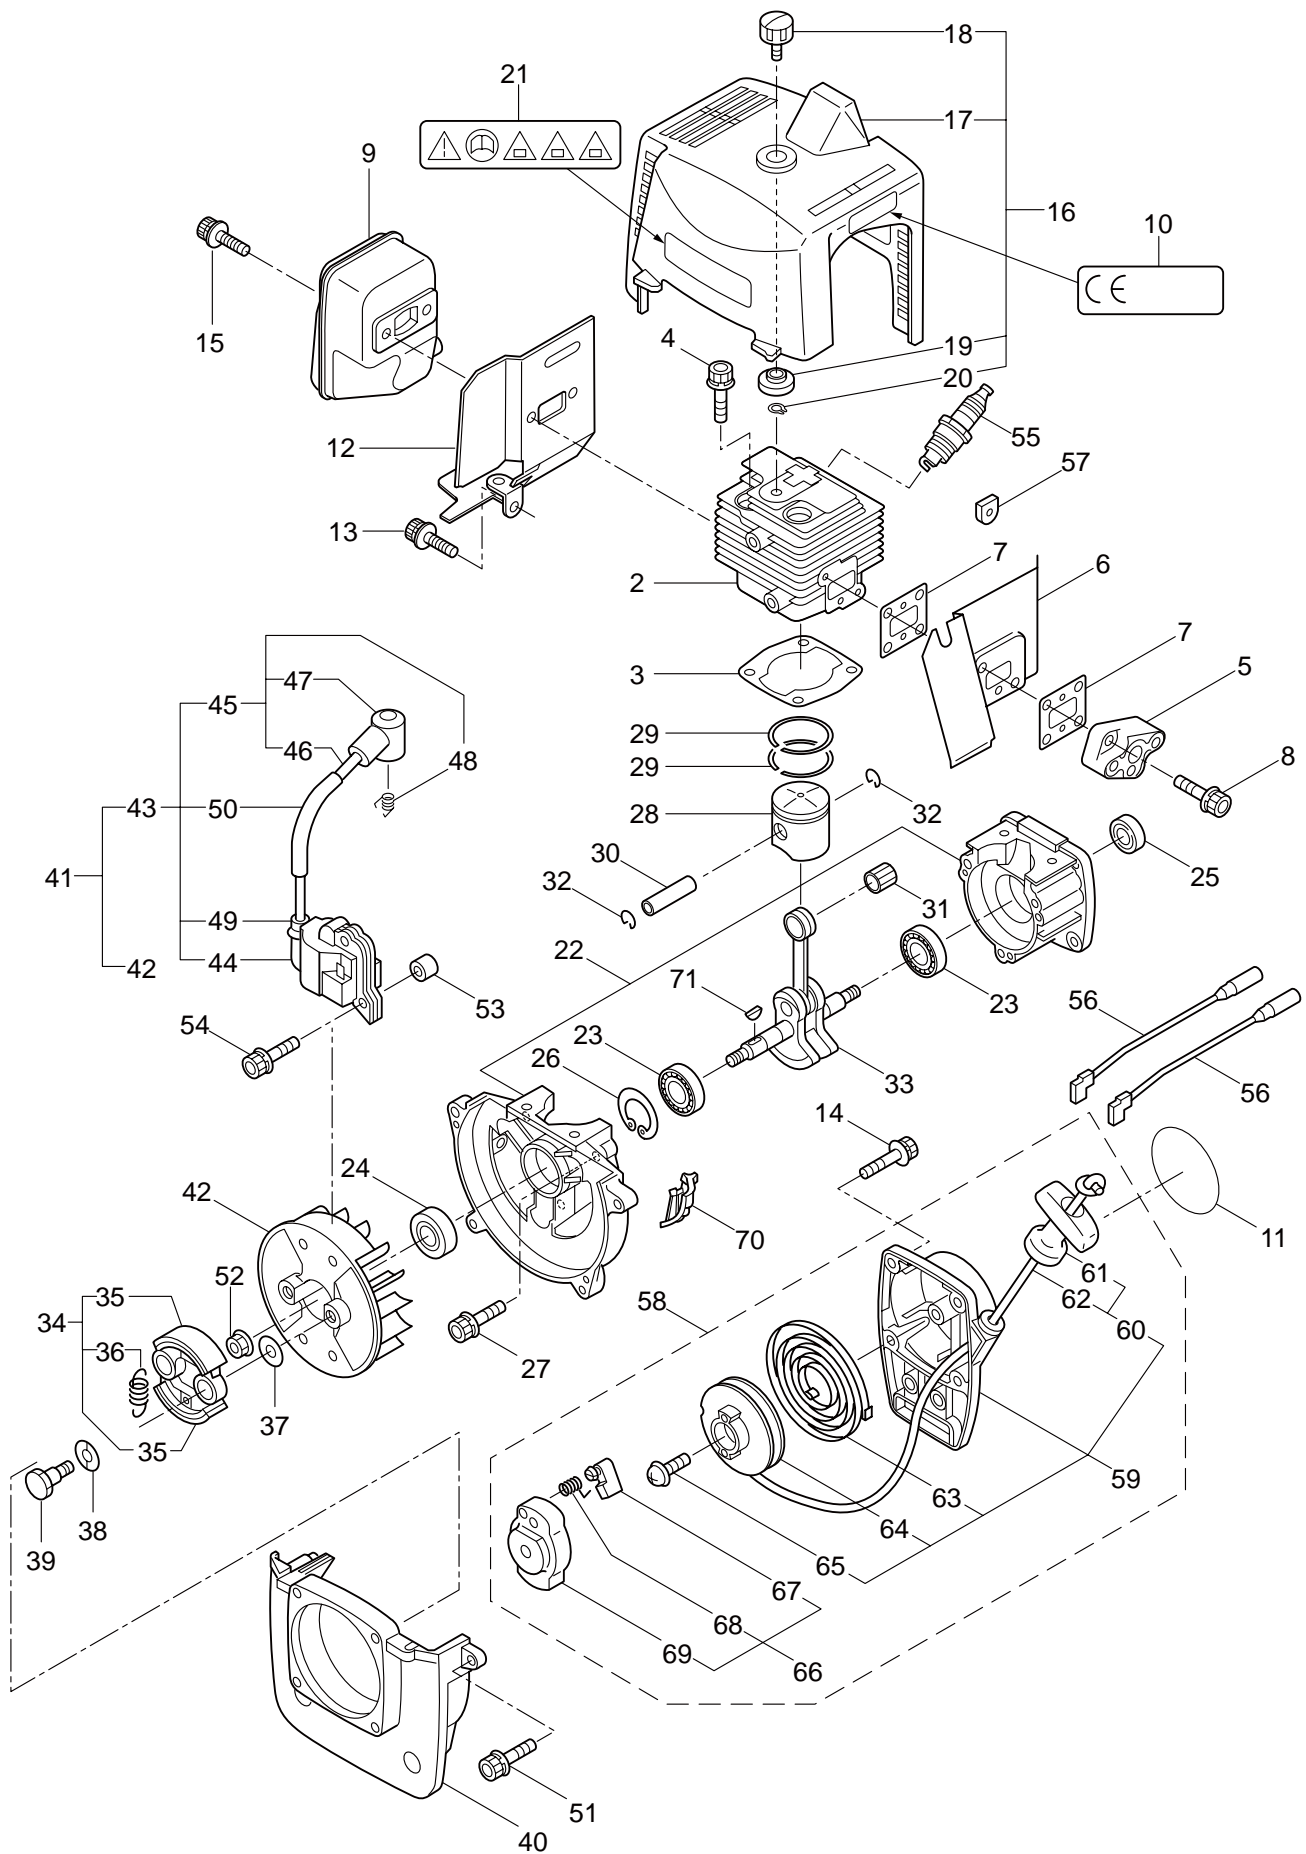

3. BC320H ENGINE

Ref. No.	Part No.	Part Name	Q'ty	Remarks
3-46	267404	Spark Plug Wire	1	
3-47	261074	Plug Boot	1	
3-48	261075	Connector	1	
3-49	261072	Cap	1	
3-50	269418	Insulator	1	
3-51	261250	Cap Screw	4	M5x20
3-52	261417	Nut,Rotor	1	M8
3-53	280381	Spacer	2	
3-54	261256	Cap Screw	2	M4x25
3-55	262483	Spark Plug	1	NGK BPMR6Y
3-56	267492	Lead	2	130L
3-57	261202	Grommet	1	
3-58	261419	Recoil Starter Ass'y	1	Incl.59-69
3-59	261420	Recoil Ass'y	1	Incl.60-65
3-60	261723	Rope Ass'y	1	Incl.61,62
3-61	261725	Starter Grip	1	
3-62	261724	Starter Rope	1	3x890L
3-63	261721	Spiral Spring	1	
3-64	261720	Pulley	1	
3-65	262922	Screw	1	
3-66	263475	Starter Pawl Ass'y	1	Incl.67-69
3-67	263477	Pawl	1	
3-68	261728	Return Spring	1	
3-69	263476	Pawl Case	1	
3-70	265458	Screen	1	
3-71	261076	Woodruff Key	1	3x10