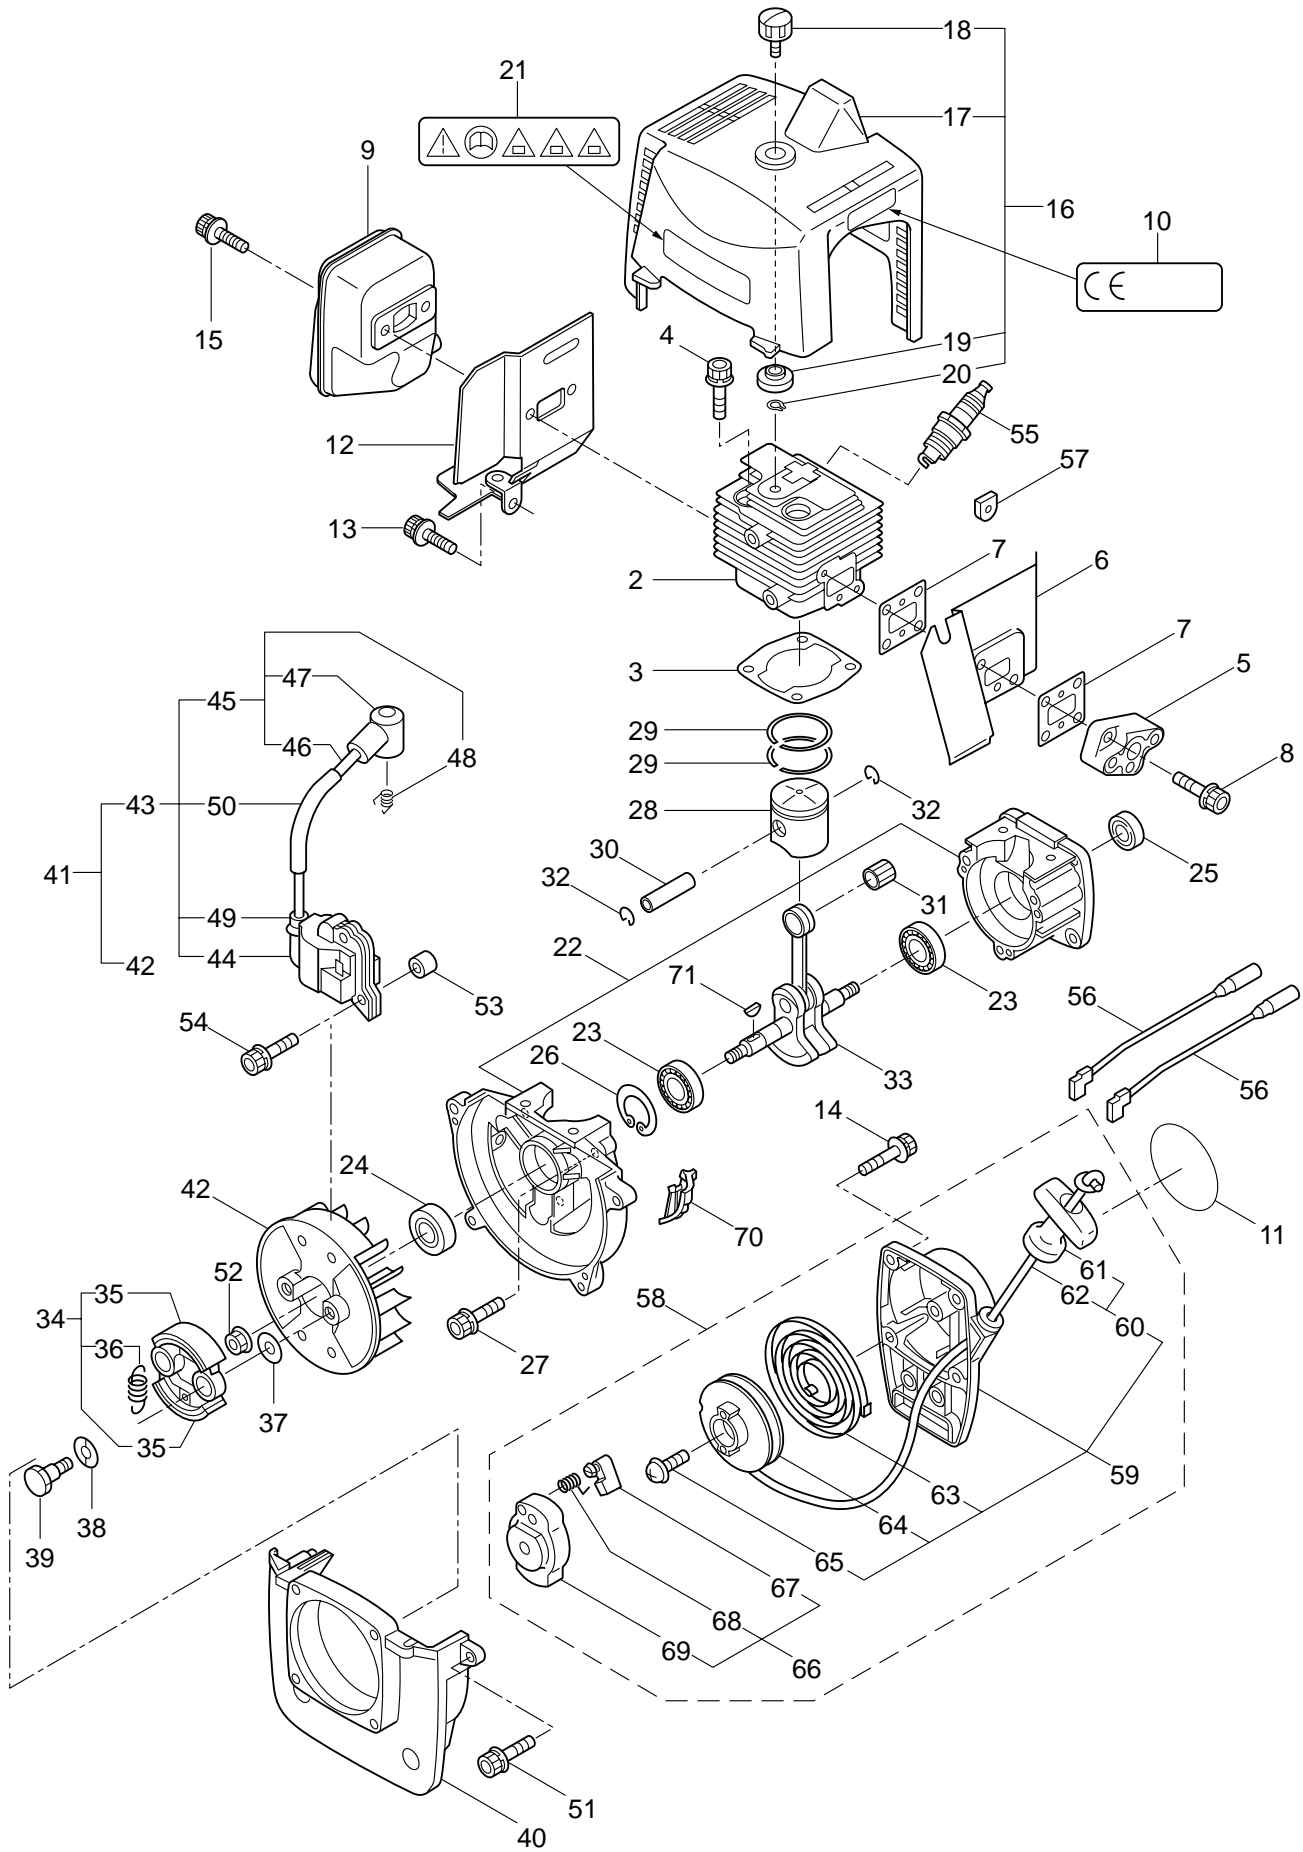

3.BC320H
ENGINE

Ref. No.	Part No.	Part Name	Q'ty	Remarks
3-1	858246	Engine	1	AE320/139
3-2	261360	Cylinder	1	New gasket required
3-3	261528	Gasket	1	
3-4	261250	Cap Screw	4	M5x20
3-5	261938	Insulator	1	New gasket required
3-6	261364	Air Duct	1	
3-7	261171	Gasket	2	
3-8	265924	Cap Screw	2	M5x25
3-9	280619	Muffler	1	
3-10	267561	Label	1	
3-11	266524	Label	1	
3-12	261833	Gasket	1	
3-13	261607	Cap Screw	1	M5x16
3-14	261257	Cap Screw	4	M4x16
3-15	266402	Cap Screw	2	M5x55
3-16	265304	Top Cover Ass'y	1	Incl.17-20
3-17	265305	TopCover	1	
3-18	261018	Knob	1	
3-19	261020	Spacer	1	
3-20	261734	Snap Ring	1	#5
3-21	265694	Label	1	
3-22	261379	Crankcase	1	
3-23	261384	Bearing	2	#6201C3
3-24	261385	Oil Seal	1	ISCD12327
3-25	261386	Oil Seal	1	ISCD12227
3-26	016732	Snap Ring	1	#32
3-27	261612	Cap Screw	3	M5x30
3-28	266980	Piston	1	
3-29	261390	Piston Ring	2	(2)Required
3-30	261555	Piston Pin	1	7x10x31.5L
3-31	261392	Bearing,Needle	1	KBK10x14x12.5x1
3-32	261393	Clip,Piston Pin	2	
3-33	261395	Crankshaft/Conn.RodAss'y	1	
3-34	264503	Clutch Ass'y	1	Incl.35,36
3-35	264504	Clutch Shoe	2	(2)Required
3-36	263614	Spring,Clutch	1	
3-37	261189	Washer	2	6x16.5xt1.2
3-38	261777	Wave Washer	2	
3-39	264505	Bolt	2	
3-40	281325	FanCover	1	
3-41	267391	Magneto Ass'y	1	Incl.42-50
3-42	261356	Rotor/Fan	1	
3-43	267400	Ignition Coil Ass'y	1	Incl.44-50
3-44	267401	Coil	1	
3-45	267403	Spark Plug Wire Ass'y	1	Incl.46-48