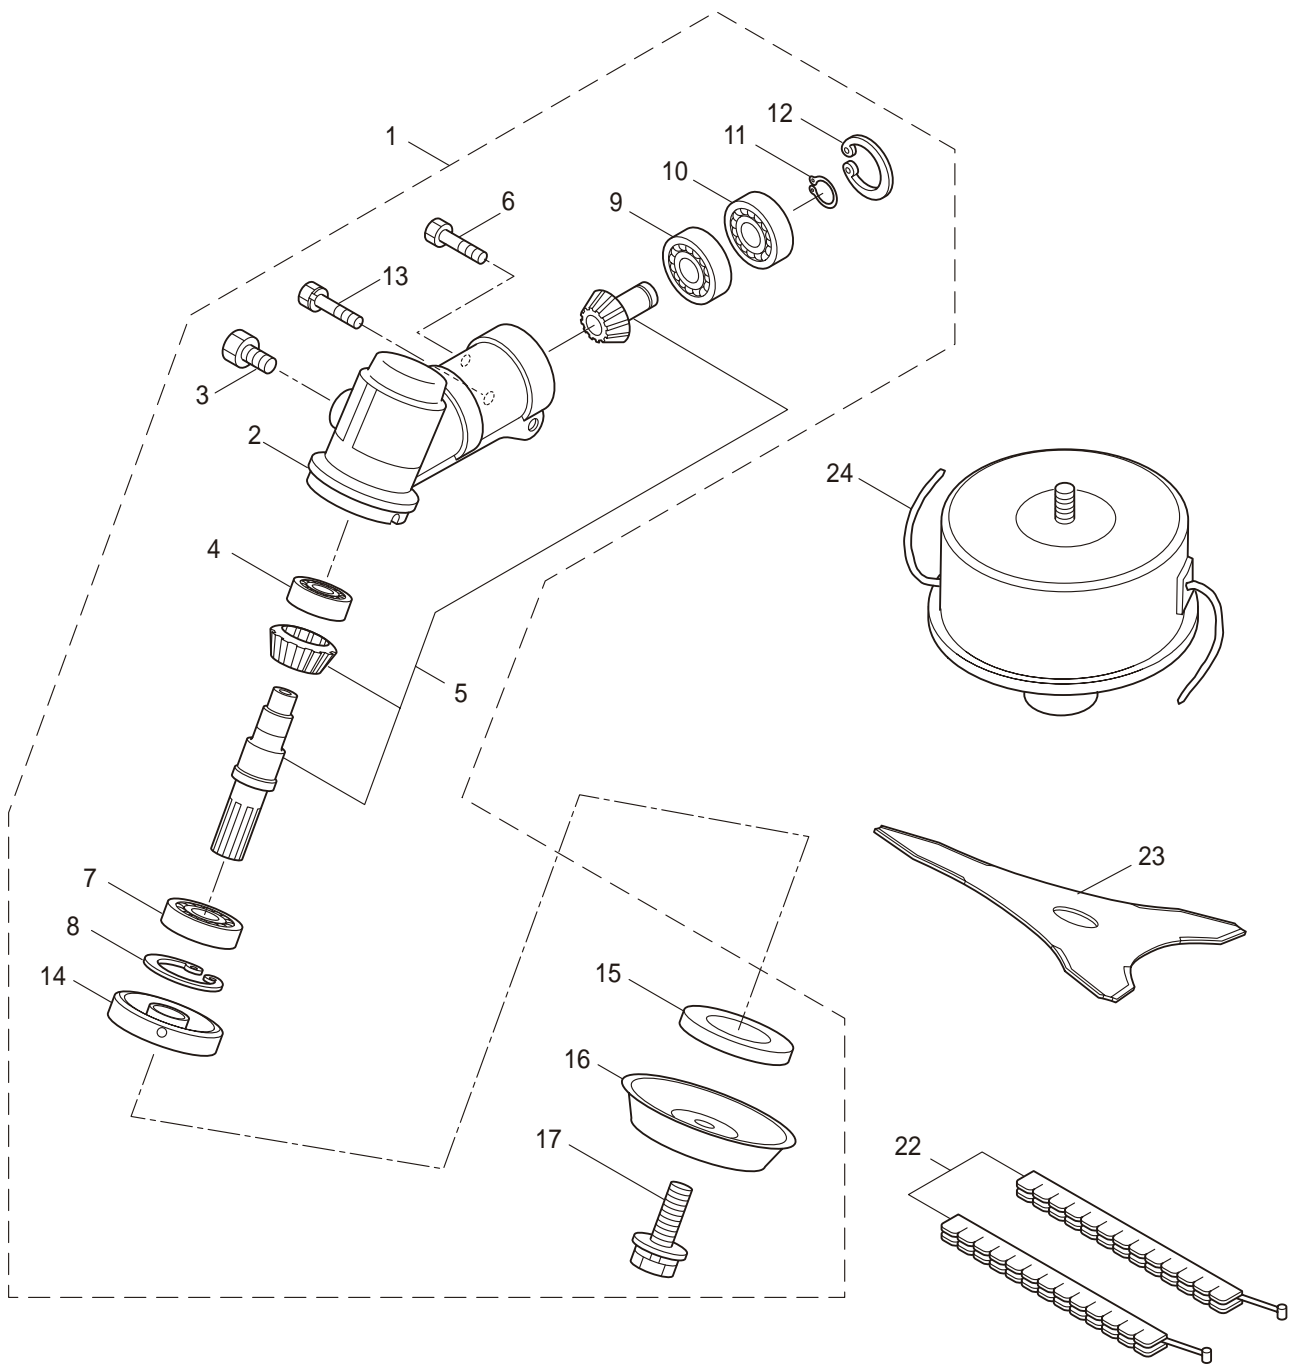

2. BC320H
GEARCASE

Ref. No.	Part No.	Part Name	Q'ty	Remarks
2-1	228403	Gearcase Ass'y	1	Incl.2-17
2-2	225960	Gearcase	1	
2-3	089101	Bolt	1	M8x10
2-4	227990	Bearing	1	#608
2-5	228416	Gear Set	1	
2-6	225896	Bolt	1	M5x10
2-7	227991	Bearing	1	#6001DDU
2-8	055185	Snap Ring	1	#28
2-9	227992	Bearing	1	#609
2-10	227993	Bearing	1	#609Z
2-11	228477	Snap Ring	1	#9
2-12	140270	Snap Ring	1	#24
2-13	092561	Bolt	1	M5x25
2-14	212986	Boss Adapter	1	
2-15	140275	Clamping Washer	1	
2-16	215547	Stabilizer	1	
2-17	215610	Bolt	1	M8x22,Counterclockwise
2-18	229486	Instruction Manual	1	
2-19	210418	Box Spanner	1	13x19x(+)
2-20	022865	Double-endedWrench	1	8x10
2-21	210181	LeverHandle	1	3.5x170L
2-22	220534	Blade Cover	1	
2-23	227910	3-Teeth Blade	1	
2-24	226182	Nylon Head (L) 4	1	
2-25	522487	Parts List	1	BC320H