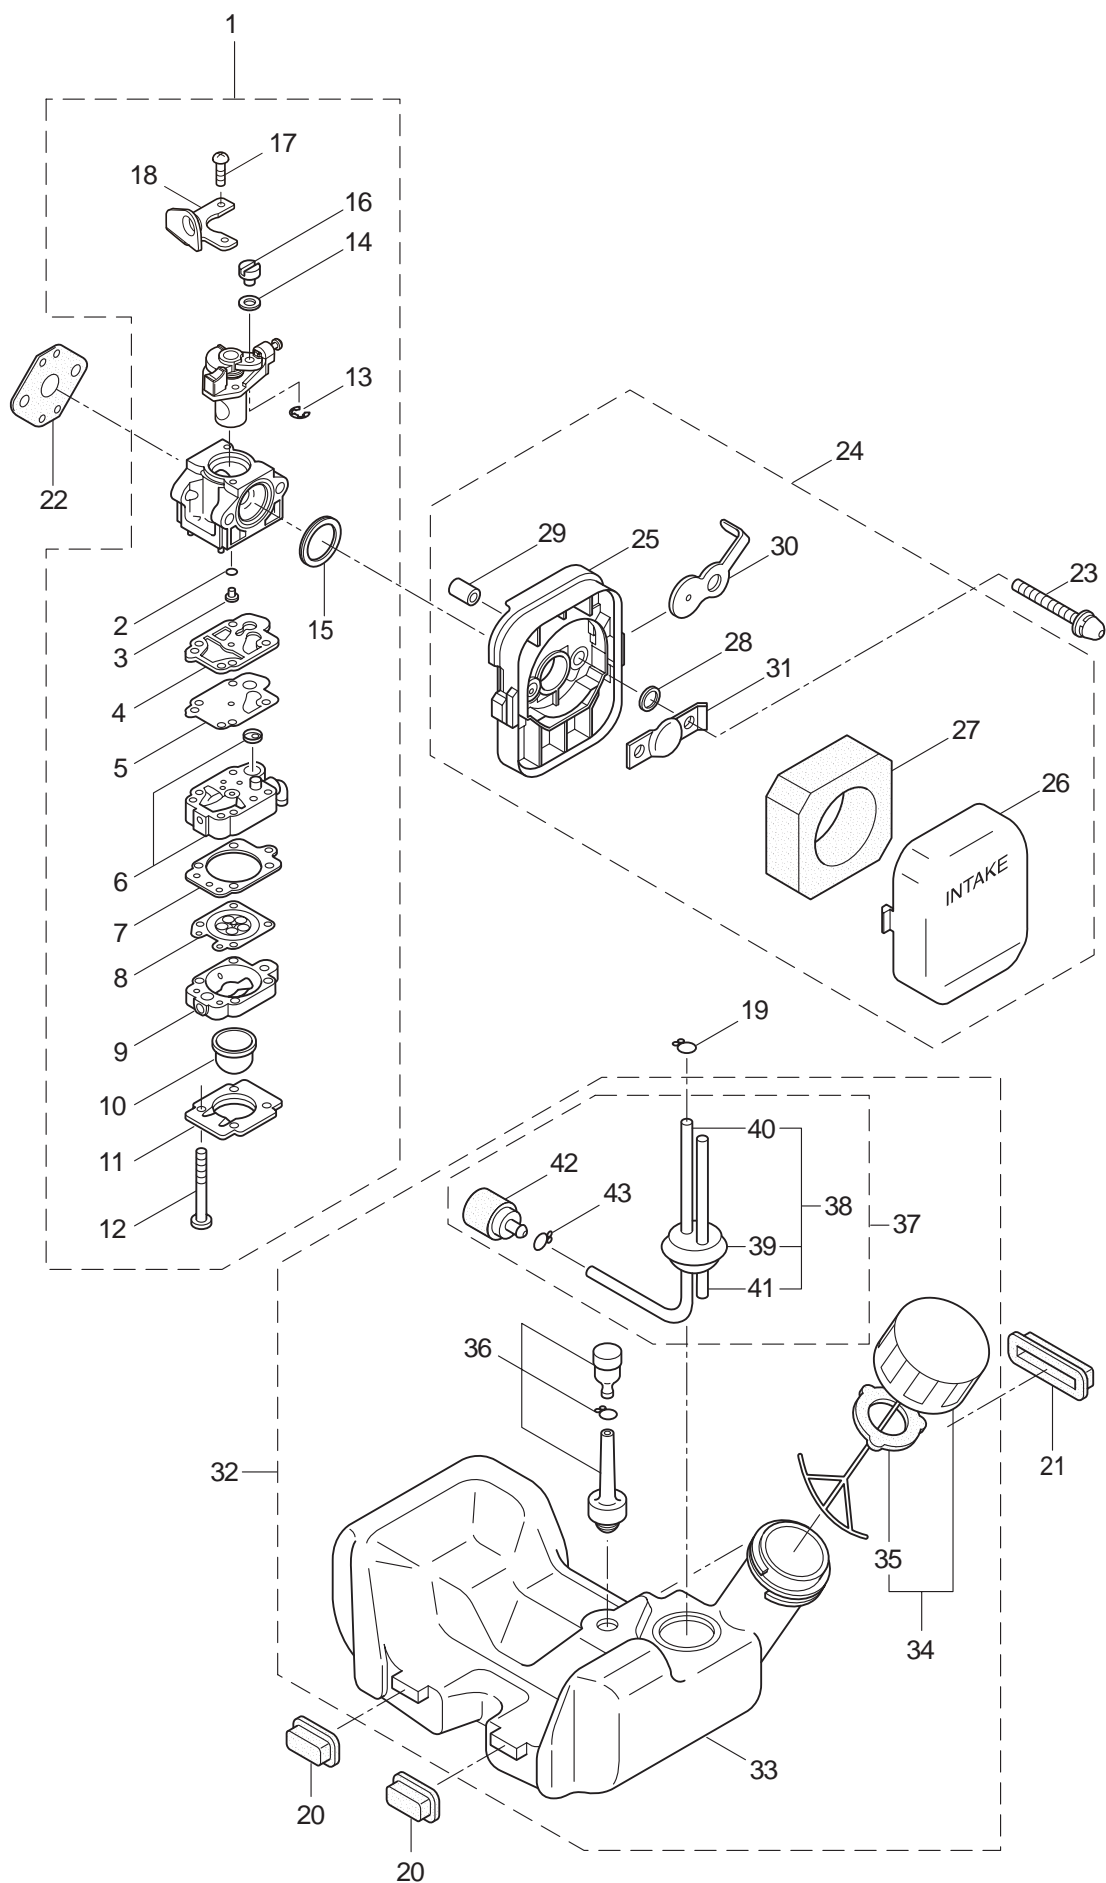

4. BC320H
CARBURETOR, FUELTANK

Ref. No.	Part No.	Part Name	Q'ty	Remarks
4-1	284085	Carburetor Ass'y	1	Incl.2-18
4-2	261871	O-Ring	1	
4-3	266175	Main Jet	1	#40.5
4-4	262995	Gasket	1	
4-5	262994	Diaphragm,Fuel Pump	1	
4-6	263739	Pump Body	1	
4-7	262993	Gasket	1	
4-8	261873	Diaphragm,Metering	1	
4-9	262991	Purge Body	1	
4-10	261874	Primer Bulb	1	
4-11	262992	Cover Plate	1	
4-12	262996	Screw	4	
4-13	261876	E-Ring	1	
4-14	264678	Washer	1	
4-15	261657	Packing	1	
4-16	261658	Swivel	1	
4-17	261875	Screw	2	
4-18	264677	Bracket	1	
4-19	261117	Clip	1	
4-20	261118	Pad	2	
4-21	261119	Pad	1	
4-22	261864	Gasket	1	
4-23	264016	Cap Screw	2	M5x60
4-24	262902	Air Filter Ass'y	1	Incl.25-31
4-25	263005	Housing	1	
4-26	262998	Cover	1	
4-27	263006	Element	1	
4-28	263000	Washer	1	
4-29	263001	Sleeve	2	
4-30	263007	Choke Valve	1	
4-31	263003	Plate	1	
4-32	268141	Fuel Tank Ass'y	1	Incl.33-43
4-33	261965	Fuel Tank	1	
4-34	262726	Fuel Tank Cap Ass'y	1	Incl.35
4-35	261105	Gasket	1	
4-36	261696	Breather Ass'y	1	
4-37	265752	Fuel Pipe Pick-up Ass'y	1	Incl.38-43
4-38	264031	Fuel Pipe Ass'y	1	Incl.39-41
4-39	261115	Grommet	1	
4-40	261690	Fuel Pipe	1	160L
4-41	263038	Return Pipe	1	3x6x85L
4-42	264653	Filter Ass'y	1	
4-43	261117	Clip	1